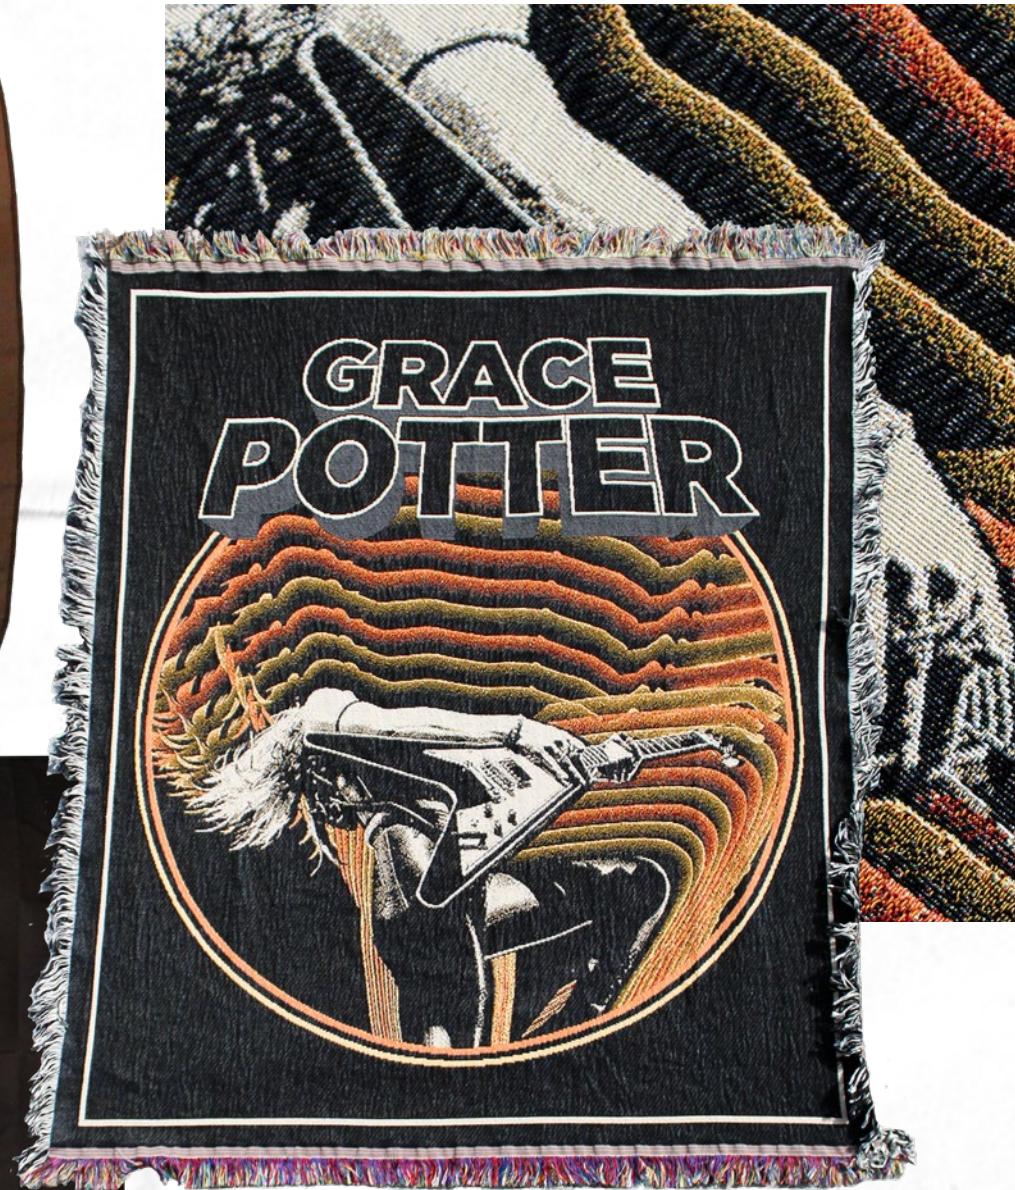

**Dorian Electra
Flag**

3' x 5' Polyester
Flag Full Color CMYK
imprint on one side
w/ (2) Grommets (Left
Side)