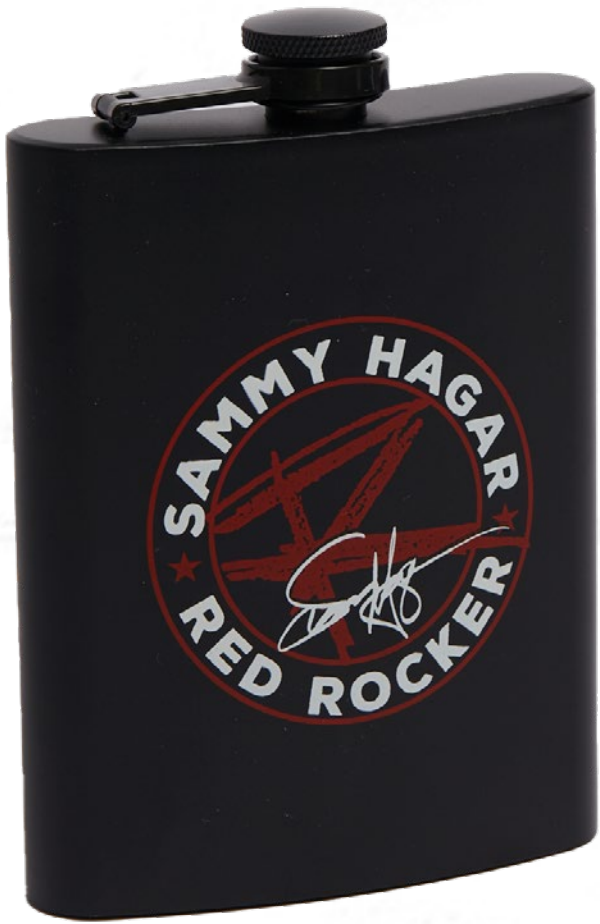

ACCESSORIES

Sammy Hagar Magnets
5" x 2.4329" Die Cut Magnet w/
Full Color CMYK Digital Print

**Everyone Asked About You
Finger Skateboard**

9.2" x 2.5" x 1.7" Plastic Finger
Skateboard; Black top with Full Color Heat
Transfer Bottom; Red Wheels & Silver Trucks

**The Rolling Stones
Slipmats**
12" Custom Slipmats - 16oz Glazed
& Non-glazed Bottom - 2 Sided

**Vinyl Moon
Matches**
10 Custom Printed
Matches, 70mm x 90mm;
4c printing on front-
side on matches;
Yellow tip color

FOOD & DRINK

**REO SPEEDWAGON
American Flag
Koozie**

Full color
sublimation print
on scuba foam
pocket coolie
printed on both
sides

**REO SPEEDWAGON
American Flag
Koozie**

Full color
sublimation
print on
scuba foam
pocket coolie
printed on
both sides

**Sammy Hagar
Red Rocker Flask**

Full color sublimation print on red
scuba foam pocket coolie

**Sammy Hagar
The Best of All
Words Koozie**

Full color
sublimation print
on red scuba foam
pocket coolie

**Sammy Hagar
Red Rocker
Koozie**